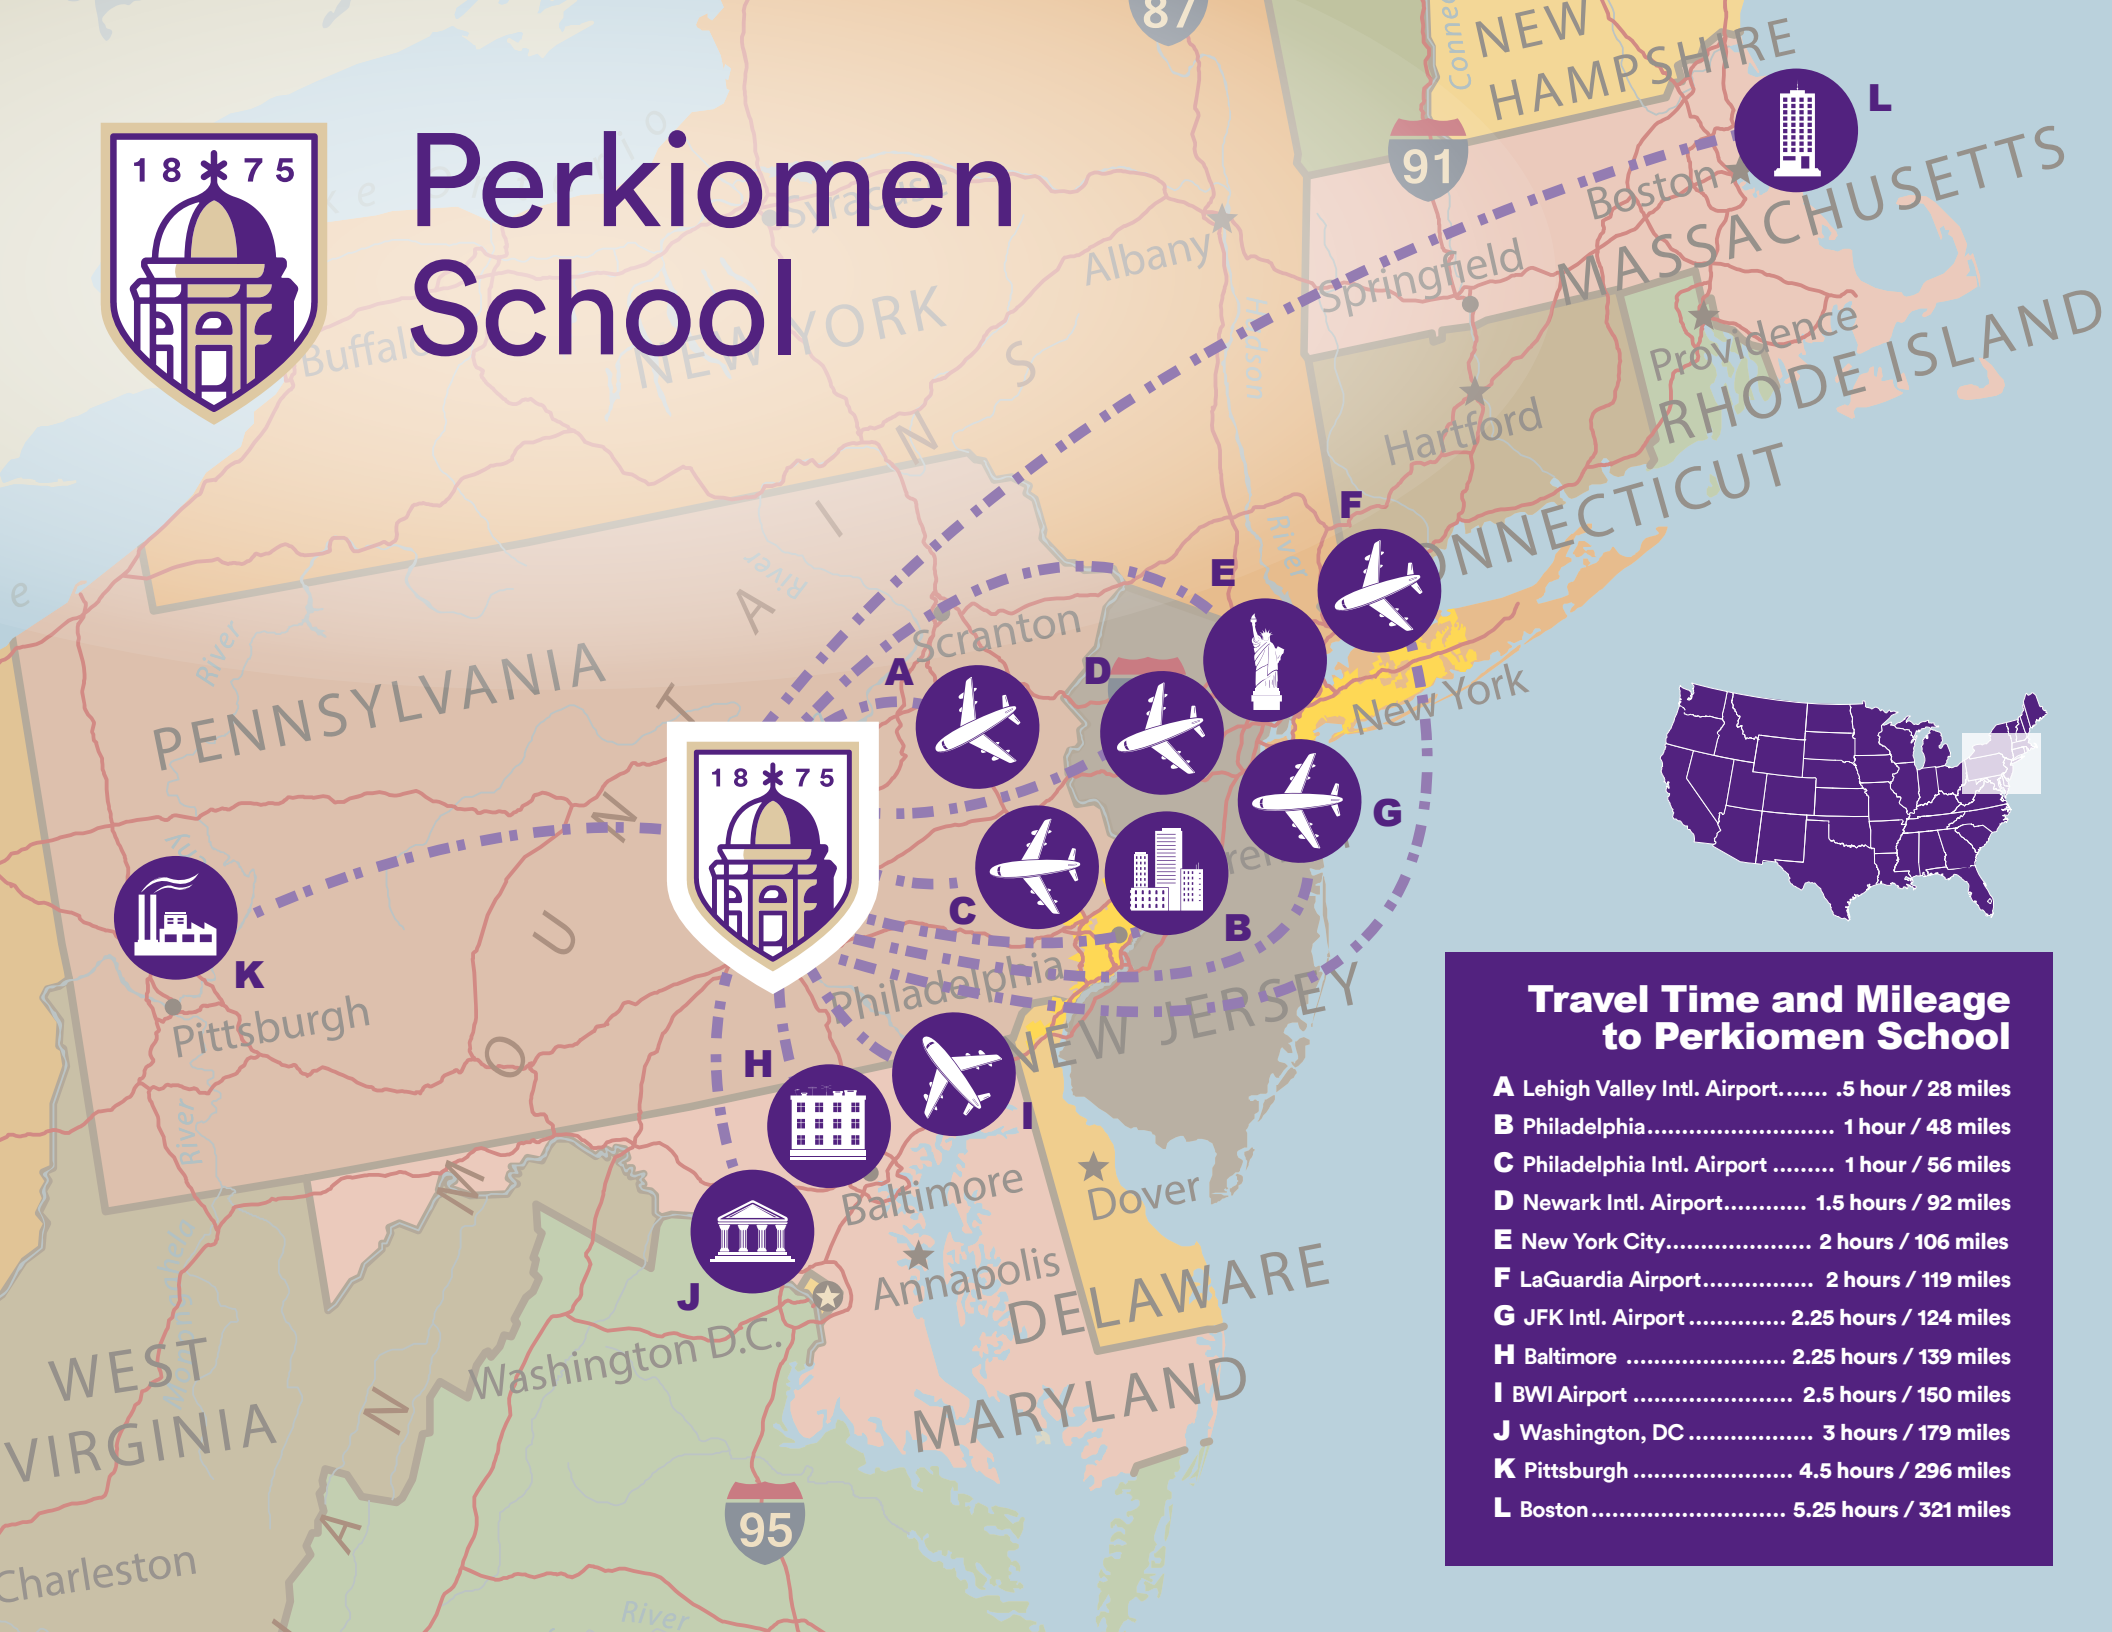

Perkiomen School

Travel Time and Mileage to Perkiomen School

- A** Lehigh Valley Intl. Airport..... .5 hour / 28 miles
- B** Philadelphia..... 1 hour / 48 miles
- C** Philadelphia Intl. Airport 1 hour / 56 miles
- D** Newark Intl. Airport..... 1.5 hours / 92 miles
- E** New York City..... 2 hours / 106 miles
- F** LaGuardia Airport..... 2 hours / 119 miles
- G** JFK Intl. Airport 2.25 hours / 124 miles
- H** Baltimore 2.25 hours / 139 miles
- I** BWI Airport 2.5 hours / 150 miles
- J** Washington, DC 3 hours / 179 miles
- K** Pittsburgh 4.5 hours / 296 miles
- L** Boston 5.25 hours / 321 miles